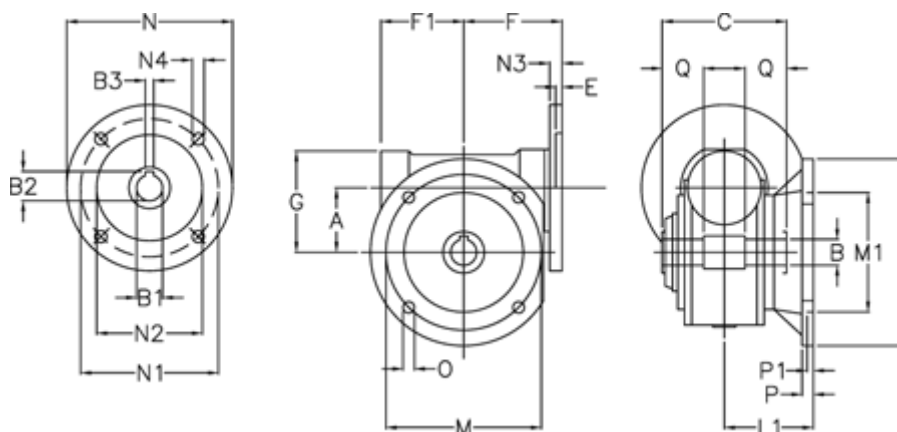

# Data Sheet

Article number: 390218505054510

Description: Worm gear  
VF 185-FC2-50-112B5, without lubrication

## Measures

A	= 185.4	F1	= 205	N2	= 180
B	= 60 H7	G	= 267	N3	= 16
B1	E7 = 28	L	= 400	N4	= 13
B2	= 31.3	L1	= 155.5	O	= 22
B3	H9 = 8	M	= 350	P	= 22
C	= 190	M1	= 280	P1	= 13
E	= 4	N	= 250	Q	= 65
F	= 217	N1	= 215		